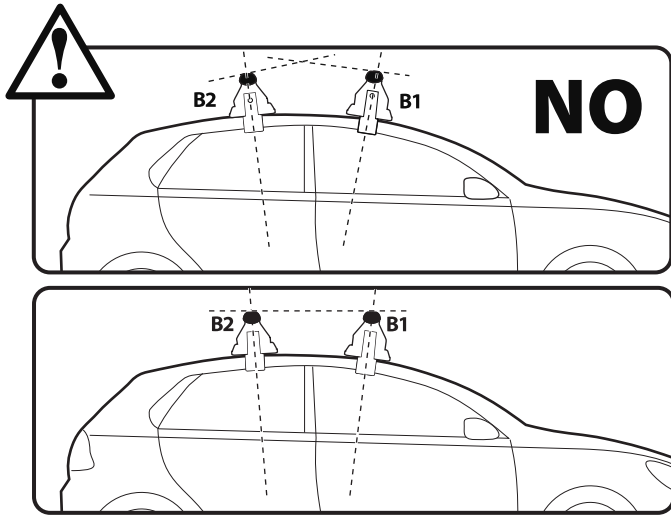

2=B

X4-

N.		Q.
9		1
14		1